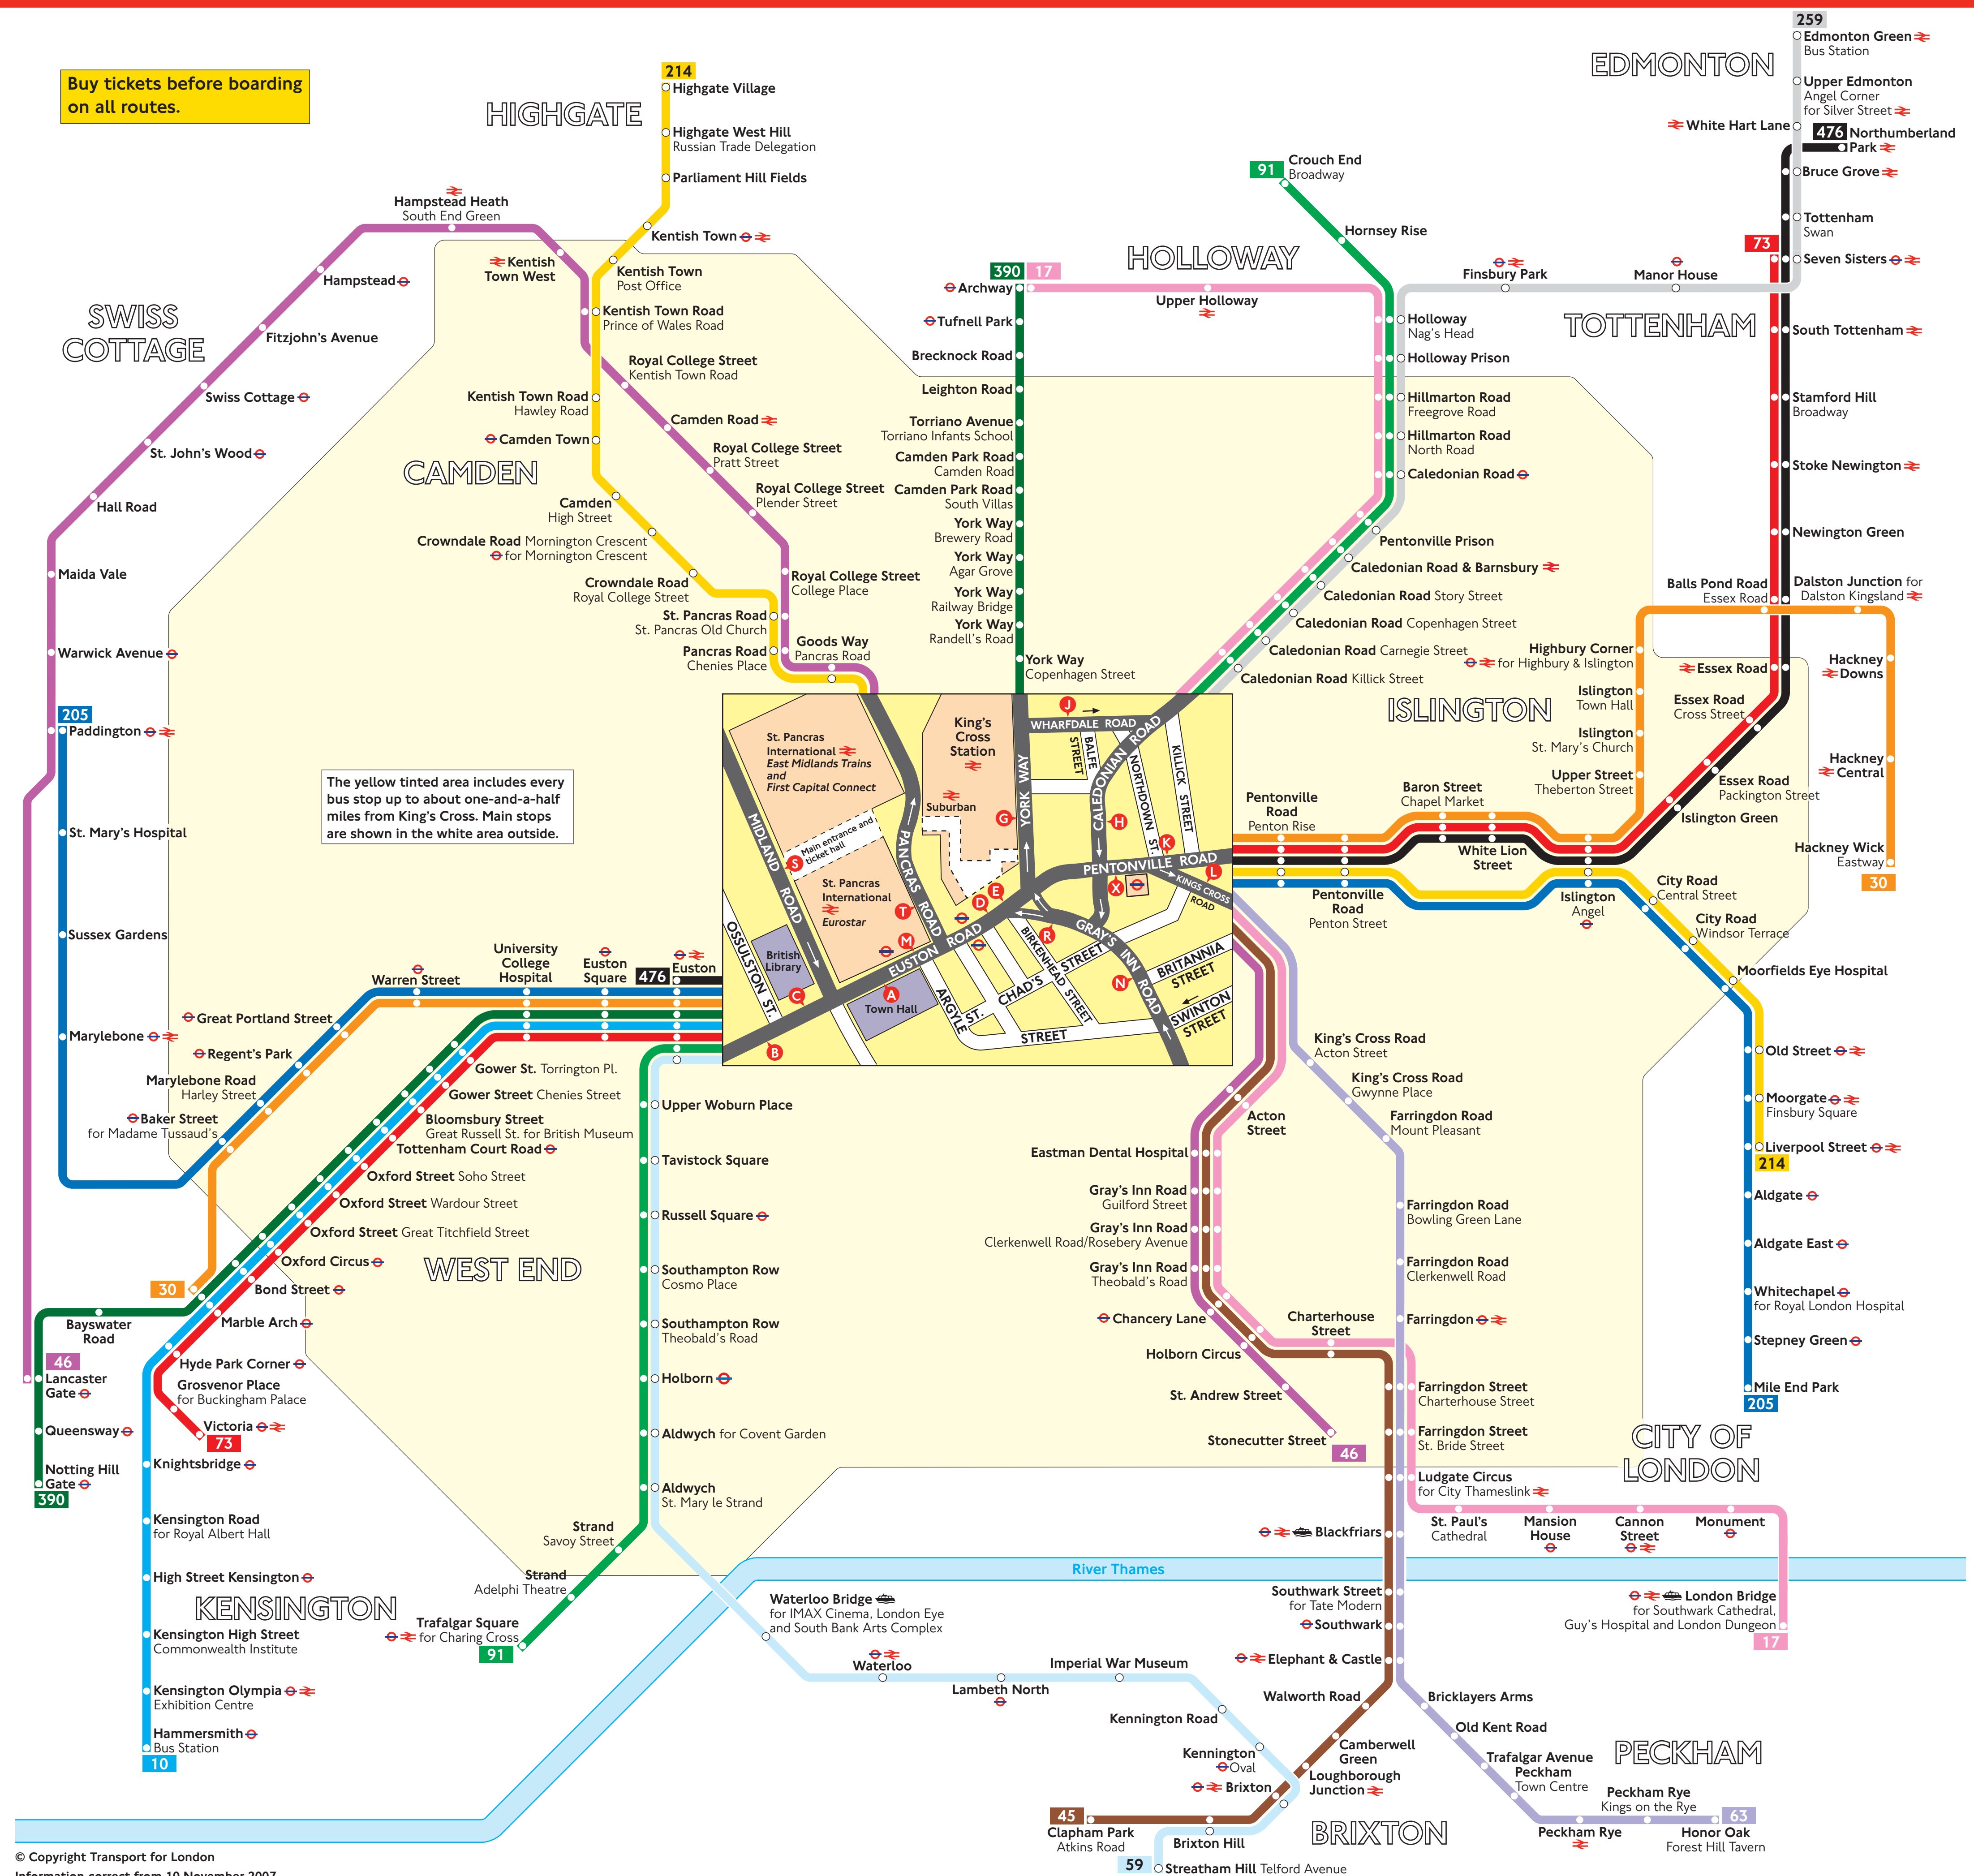

# Buses from King's Cross

Buy tickets before boarding on all routes.

The yellow tinted area includes every bus stop up to about one-and-a-half miles from King's Cross. Main stops are shown in the white area outside.

© Copyright Transport for London  
Information correct from 10 November 2007

- Key**
- Connections with Underground
  - Connections with National Rail
  - DLR Connections with Docklands Light Railway
  - Connections with river boats
  - Daily except Monday to Friday peak hours

Red discs show the bus stop you need for your chosen bus service. The disc **A** appears on the top of the bus stop in the street (see map of town centre in centre of diagram).

Destination	Bus routes	Bus stops
Oxford Street	10, 390, 73	A B H J R, A B R X
Paddington	46	N T
Peckham Rye	205	A B R X
Pentonville Prison	63	D L S
Pentonville Road	17, 259, 91	G J N, C G J M
Queensway	390	A B H J R
Royal Albert Hall	10	A B H J R
Royal College Street	46	N T
Russell Square	59, 91	A B H R
St. John's Wood	46	N T
St. Paul's Churchyard	17	H L
Seven Sisters	73, 476, 259	C E K, G J N
South Tottenham	73, 476	C E K
Southwark	45, 63	D L S
Stepney Green	205	C E K
Stoke Newington	73, 476	C E K
Stonecutter Street	46	D L S
Streatham Hill Telford Avenue	59	A B H R
Swiss Cottage	46	N T
Tavistock Square	59, 91	A B H R
Tottenham Swan	259	G J N
Tottenham Court Road	476	C E K
Trafalgar Square for Charing Cross	10, 390, 73	A B H J R
Tufnell Park	390	C G M
University College Hospital	10, 390	A B H J R
Upper Holloway	30, 73, 205	A B R X
Victoria	17	H L
Warren Street	30, 205	A B R X
Warwick Avenue	46	N T
Waterloo	59	A B H R
White Hart Lane	259	G J N
White Lion Street	30, 73, 476	C E K
Whitechapel Royal London Hospital	205	C E K
York Way	390	C G M